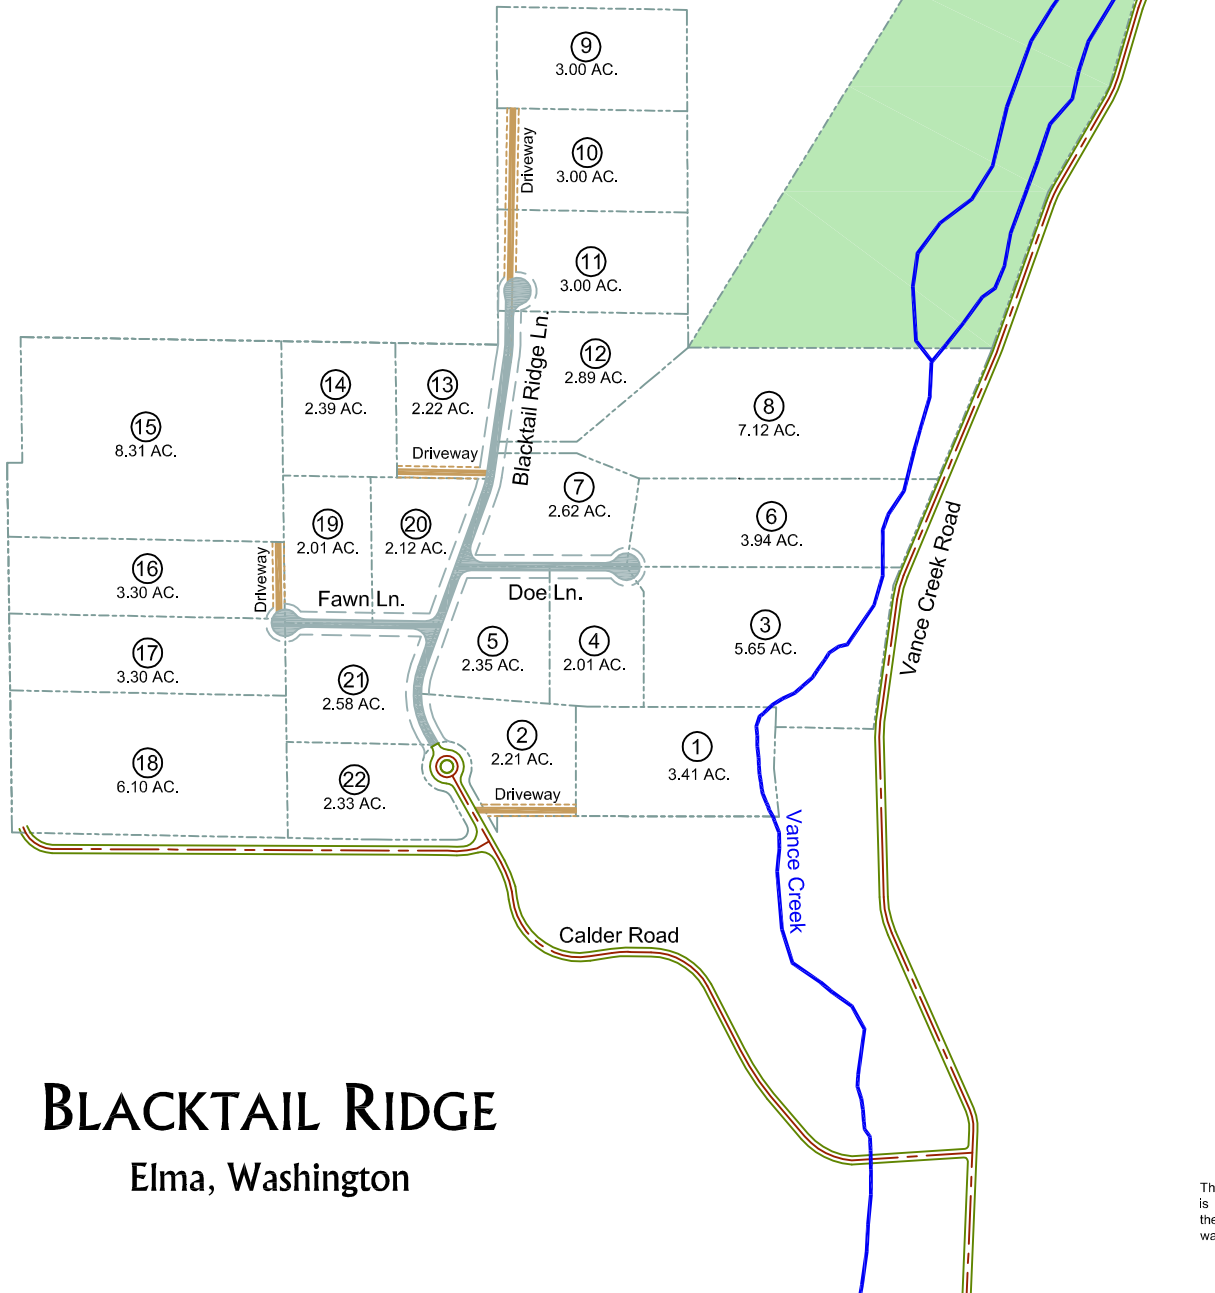

# LEGEND

- Stream
- Resource Parcel
- County Road
- Private Road
- Shared Driveway

# BLACKTAIL RIDGE

Elma, Washington

The information provide herein is supplied as a courtesy to the Purchaser and is in no way warranted or guaranteed.